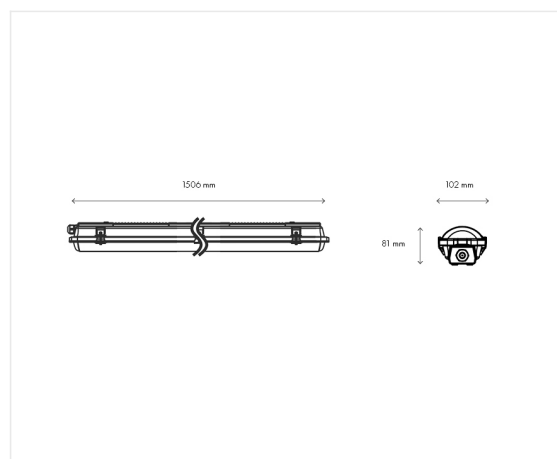

Radial Slim 150

55 W 230 V IP66 CCT4000K 7200lm CRI>80 PF 0,90

Reference	RDS15055K4
Dimensions	1506 x 102 mm
Height	81 mm
Material	polycarbonate
LED	LumiLEDs 2835
CCT	4000K
Lumen	7200 lm
CRI	>80
Beam	120°
IK	IK8
Energy label	C