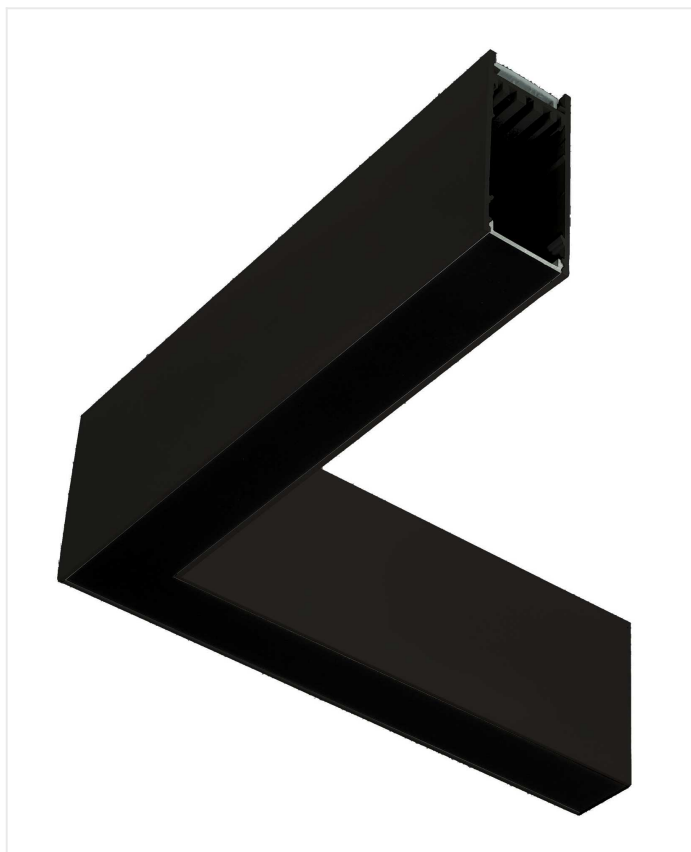

## Xline corner profile black

The Xline profiles are not only individually connectable, but can be applied in versatile configurations by using modular connecting profiles of different lengths and corners.

Reference	XLCO258BB
Dimensions	258 x 34 mm
Height	80 mm
Material	Aluminium
Colour	Black RAL 9005

### Remarks

- To connect with Xline Beam and Xline Strip
- End caps and fitting kit included.
- Allows to connect different profiles without visible juncture.